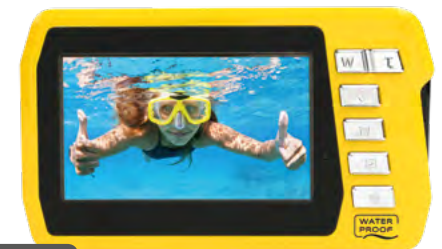

AQUAPIX®

W3048 EDGE

3 METERS
WATER
PROOF

4K
VIDEO

DUAL
DISPLAY
for SELFIES

3M
WATERPROOF

13MP
SENSOR

48MP
MAX.
RESOLUTION

EXTERNAL MEMORY (not included)
Compatible with microSD cards up to max. 128GB

INCLUDED

Pouch, hand strap, lithium battery, usb cable, manual

*by interpolation

2.0" FRONT DISPLAY

110 mm

3.0" BACK DISPLAY

68 mm